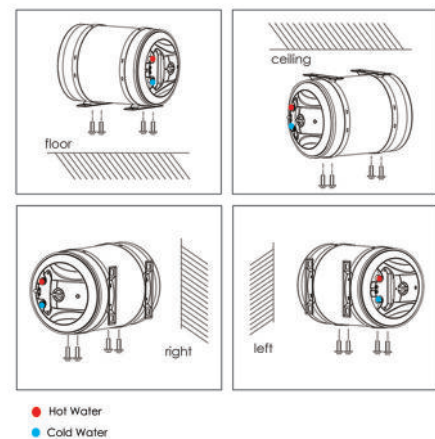

Available in a few capacities; from 30 litres to 100 litres, the Multi series caters a particular needs of hot water for every household. Equipped with a high power 3kW heating element, the waiting time for hot water is short-en. Futhermore, its slim and horizontal design can easily fix into any tight ceiling space, coupled with a multi-position bracket allows a hassle-free installation on wall, ceiling or floor position.

Capacity (L)		30	40	56	80	100
Dimensions (mm)	A	ø368	ø368	ø368	ø450	ø450
	B	405	405	405	475	475
	C	522	632	742	755	912
	D	126	126	126	245	245
	E	342	452	562	548	705
	F	140	250	360	350	515
	G	G 1/2"	G 1/2"	G 1/2"	G 1/2"	G 1/2"
	H	100	100	100	100	100

\* Measured in Millimeters (mm)

\* Product dimension is for reference only.