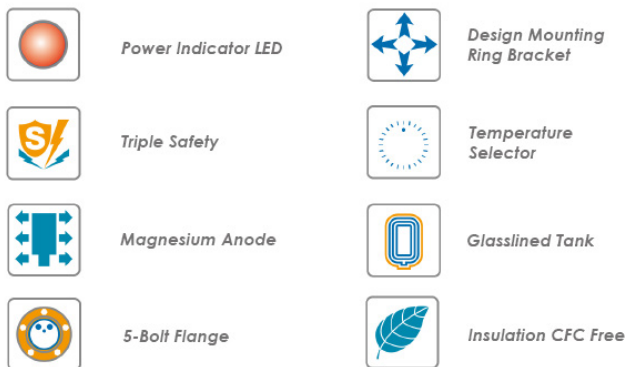

Product Information

Model	SEH 30-3.0	SEH 40-3.0	SEH 56-3.0	SEH 80-3.0	SEH 100-3.0
Capacity	30L	40L	56L	80L	100L
Installation	Horizontally Mount				
Rated Power	3000				
Rated Voltage	230V				
Rated Frequency	50Hz/60Hz				
Heating Time (55°CAT=30°C)	0h 22min	0h 29min	0h 37min	0h 59min	1h 14min
Max. Working Temperature	75°C				
Max. Working Pressure	0.8Mpa				
Net Weight	13.1kg	15.4kg	17.7kg	24kg	27.5kg
Colour	White				
Safety Mark	150302-11	150301-11	150300-11	150299-11	150298-11
Waterproof IP Rating	IPX4				
Package Included	Water Heater + Pressure Relief Valve + Mounting Hardware				
Warranty (T&C's Apply)	1 Year Parts + Service / 5 Years Heating Element / 5 Years Inner Tank				

*Copyright. All Rights Reserved. Ferrolli is constantly improving its products and make changes if deemed necessary.