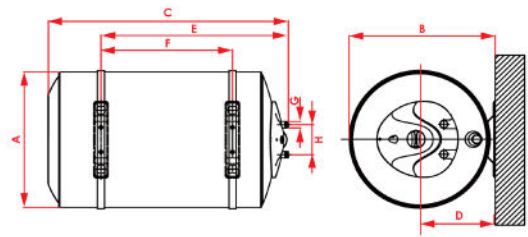

Available in a few capacities; from 30 litres to 100 litres, the Multi series caters a particular needs of hot water for every household. Equipped with a high power 3kW heating element, the waiting time for hot water is short-en. Futhermore, its slim and horizontal design can easily fix into any tight ceiling space, coupled with a multi-position bracket allows a hassle-free installation on wall, ceiling or floor position.

Capacity (L)		30	40	56	80	100
Dimensions (mm)	A	ø368	ø368	ø368	ø450	ø450
	B	405	405	405	475	475
	C	522	632	742	755	912
	D	126	126	126	245	245
	E	342	452	562	548	705
	F	140	250	360	350	515
	G	G 1/2"	G 1/2"	G 1/2"	G 1/2"	G 1/2"
	H	100	100	100	100	100

\* Measured in Millimeters (mm)

\* Product dimension is for reference only.

### Product Information

Model	SEH 30-3.0	SEH 40-3.0	SEH 56-3.0	SEH 80-3.0	SEH 100-3.0
Capacity	30L	40L	56L	80L	100L
Installation	Horizontally Mount				
Rated Power	3000				
Rated Voltage	230V				
Rated Frequency	50Hz/60Hz				
Heating Time (55°CAT=30°C)	0h 22min	0h 29min	0h 37min	0h 59min	1h 14min
Max. Working Temperature	75°C				
Max. Working Pressure	0.8Mpa				
Net Weight	13.1kg	15.4kg	17.7kg	24kg	27.5kg
Colour	White				
Safety Mark	150302-11	150301-11	150300-11	150299-11	150298-11
Waterproof IP Rating	IPX4				
Package Included	Water Heater + Pressure Relief Valve + Mounting Hardware				
Warranty (T&C's Apply)	1 Year Parts + Service / 5 Years Heating Element / 5 Years Inner Tank				